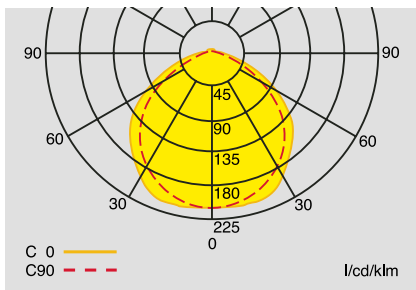

Emergency Luminaire Klick-Klack 711.1. CG-S, 711.1

711.1 CG-S with clear cover

711.1 CG
with cover PR

Polar curve 711.1 CG-S

Dimensions (mm)

Technical data

SL/RZ 711.1 CG / SL/RZ 711.1

Viewing distance	34 m
Luminous flux Φ_E/Φ_N at the end of rated operating time	75 %
Enclosure material	Aluminium/plastic
Weight incl. cover	1.62 kg
Enclosure colour	silver
Type of mounting	Wall and ceiling mounting
Dimensions (mm) (L x H x D)	340 x 190 x 90
Connection terminals	Loop terminals 3 x 2.5 mm ²
Voltage ranges	230 V 50/60 Hz, 220 V DC +25/-20 %
Current consumption (220 V battery)	30 mA
Power consumption	16 VA
Permissible temperature range	-10°C to + 40°C
Lamp	8 W/T16, 450 lm
Insulation class	II
Degree of protection	IP 40

Ordering details

Type	Scope of supply	Order No.
711.1 CG-S	Luminaire with CEWA GUARD monitoring and 20 digit address switch, without cover	4 0071 345 031
711.1	Luminaire without cover	4 0071 345 030
Cover SL	Clear cover	4 0071 345 043
Cover PR	Cover with silk screened legend 	4 0071 345 041
Cover PL	Cover with silk screened legend 	4 0071 345 040
Cover PU	Cover with silk screened legend 	4 0071 345 042

Emergency Luminaire Klick-Klack 721 CG-S, 721

721 CG-S

Technical data

721 CG-S / RZ 721

Viewing distance	34 m	
Enclosure material	Aluminium/plastic	
Weight incl. cover	2.05 kg	
Enclosure colour	silver	
Type of mounting	Wall mounting	Wall bracket
	Ceiling mounting without mounting accessories	Pendulum, wall bracket or chain
Dimensions (mm) (L x H x D)	340 x 190 x 80	
Connection terminals	Loop terminals 3 x 2.5 mm ²	
Voltage ranges	230 V 50/60 Hz, 220 V DC +25/-20 %	
Current consumption (220 V battery)	30 mA	
Power consumption	16 VA	
Permissible temperature range	-10°C to + 40°C	
Lamp	8 W/T16, 450 lm	
Insulation class	I	
Degree of protection	IP 20	

Dimensions (mm)