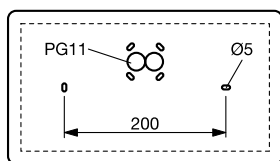

Emergency Luminaire Klick-Klack 711.1. CG-S, 711.1

711.1 CG-S with clear cover

711.1 CG
with cover PR

Polar curve 711.1 CG-S

Dimensions (mm)

Technical data

SL/RZ 711.1 CG / SL/RZ 711.1

Viewing distance	34 m
Luminous flux Φ_E/Φ_N at the end of rated operating time	75 %
Enclosure material	Aluminium/plastic
Weight incl. cover	1.62 kg
Enclosure colour	silver
Type of mounting	Wall and ceiling mounting
Dimensions (mm) (L x H x D)	340 x 190 x 90
Connection terminals	Loop terminals 3 x 2.5 mm ²
Voltage ranges	230 V 50/60 Hz, 220 V DC +25/-20 %
Current consumption (220 V battery)	30 mA
Power consumption	16 VA
Permissible temperature range	-10°C to + 40°C
Lamp	8 W/T16, 450 lm
Insulation class	II
Degree of protection	IP 40

Ordering details

Type	Scope of supply	Order No.
711.1 CG-S	Luminaire with CEWA GUARD monitoring and 20 digit address switch, without cover	4 0071 345 031
711.1	Luminaire without cover	4 0071 345 030
Cover SL	Clear cover	4 0071 345 043
Cover PR	Cover with silk screened legend 	4 0071 345 041
Cover PL	Cover with silk screened legend 	4 0071 345 040
Cover PU	Cover with silk screened legend 	4 0071 345 042

Emergency Luminaire Klick-Klack 721 CG-S, 721

721 CG-S

Technical data

721 CG-S / RZ 721

Viewing distance	34 m	
Enclosure material	Aluminium/plastic	
Weight incl. cover	2.05 kg	
Enclosure colour	silver	
Type of mounting	Wall mounting	Wall bracket
	Ceiling mounting without mounting accessories	Pendulum, wall bracket or chain
Dimensions (mm) (L x H x D)	340 x 190 x 80	
Connection terminals	Loop terminals 3 x 2.5 mm ²	
Voltage ranges	230 V 50/60 Hz, 220 V DC +25/-20 %	
Current consumption (220 V battery)	30 mA	
Power consumption	16 VA	
Permissible temperature range	-10°C to + 40°C	
Lamp	8 W/T16, 450 lm	
Insulation class	I	
Degree of protection	IP 20	

Dimensions (mm)