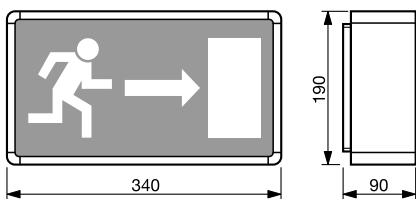

Emergency Luminaire Klick-Klack 711.1. CG-S, 711.1

711.1 CG-S with clear cover

711.1 CG
with cover PR

Polar curve 711.1 CG-S

Dimensions (mm)

Technical data

SL/RZ 711.1 CG / SL/RZ 711.1

Viewing distance	34 m
Luminous flux Φ_E/Φ_N at the end of rated operating time	75 %
Enclosure material	Aluminium/plastic
Weight incl. cover	1.62 kg
Enclosure colour	silver
Type of mounting	Wall and ceiling mounting
Dimensions (mm) (L x H x D)	340 x 190 x 90
Connection terminals	Loop terminals 3 x 2.5 mm ²
Voltage ranges	230 V 50/60 Hz, 220 V DC +25/-20 %
Current consumption (220 V battery)	30 mA
Power consumption	16 VA
Permissible temperature range	-10°C to + 40°C
Lamp	8 W/T16, 450 lm
Insulation class	II
Degree of protection	IP 40

Ordering details

Type	Scope of supply	Order No.
711.1 CG-S	Luminaire with CEWA GUARD monitoring and 20 digit address switch, without cover	4 0071 345 031
711.1	Luminaire without cover	4 0071 345 030
Cover SL	Clear cover	4 0071 345 043
Cover PR	Cover with silk screened legend 	4 0071 345 041
Cover PL	Cover with silk screened legend 	4 0071 345 040
Cover PU	Cover with silk screened legend 	4 0071 345 042

Emergency Luminaire Klick-Klack 721 CG-S, 721

721 CG-S

Technical data

721 CG-S / RZ 721

Viewing distance	34 m	
Enclosure material	Aluminium/plastic	
Weight incl. cover	2.05 kg	
Enclosure colour	silver	
Type of mounting	Wall mounting	Wall bracket
	Ceiling mounting without mounting accessories	Pendulum, wall bracket or chain
Dimensions (mm) (L x H x D)	340 x 190 x 80	
Connection terminals	Loop terminals 3 x 2.5 mm ²	
Voltage ranges	230 V 50/60 Hz, 220 V DC +25/-20 %	
Current consumption (220 V battery)	30 mA	
Power consumption	16 VA	
Permissible temperature range	-10°C to + 40°C	
Lamp	8 W/T16, 450 lm	
Insulation class	I	
Degree of protection	IP 20	

Dimensions (mm)