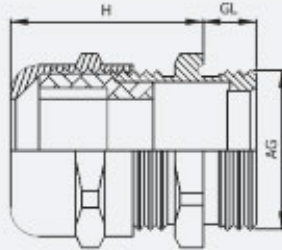

...→ **PG THREAD BRASS CABLE GLAND**

→ **PG THREAD BRASS CABLE GLAND**

→ **METRIK THREAD BRASS CABLE GLAND**

| | |
|---------------------------|----------------------|
| → Material | Brass, Nickel Plated |
| → Clamping Insert | Polyamide 6 |
| → Seal | Thermoplastic Rubber |
| → Protection Class | IP 68 |
| → Temp. range | - 40 C to + 100 C |
| → O-ring | NBR |

PG THREAD BRASS CABLE GLAND

| AG Thread | Code | H mm. | GL mm. | mm. | Clamping Range |
|-----------|---------|-------|--------|-----|----------------|
| PG 7 | OPBG-01 | 19 | 6 | 14 | 3-6,5 |
| PG 9 | OPBG-02 | 21 | 6 | 17 | 4-8 |
| PG 11 | OPBG-03 | 22 | 6 | 20 | 5-10 |
| PG 13,5 | OPBG-04 | 23 | 6,5 | 22 | 6-12 |
| PG 16 | OPBG-05 | 24 | 6,5 | 24 | 10-14 |
| PG 21 | OPBG-06 | 25 | 7 | 30 | 13-18 |
| PG 29 | OPBG-07 | 31 | 8 | 40 | 18-25 |
| PG 36 | OPBG-08 | 37 | 10 | 50 | 22-32 |
| PG 42 | OPBG-09 | 37 | 12 | 57 | 30-38 |
| PG 48 | OPBG-10 | 38 | 14 | 64 | 34-44 |