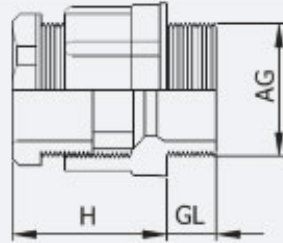

...→ **PG THREAD FLAT TYPE CABLE GLANDS**

→ **PG THREAD FLAT TYPE CABLE GLANDS**

→ **METRIK THREAD FLAT TYPE CABLE GLANDS**

→ Material	Polyamide 6
→ Colour	RAL 7001 (Gray) RAL 7035 (L. Gray) RAL 9005 (Black)
→ Protection Class	IP 54
→ Permanent operational temp.	- 40 C to + 100 C
→ Short term max. Operational temp.	+150 C
→ Seal	Thermoplastic Rubber

PG THREAD FLAT TYPE CABLE GLANDS

AG Thread	Gray Code	L. Gray Code	Black Code	H mm.	GL mm.	mm.	Clamping Range
PG 7	ORG-11	ORL-11	ORB-11	21	8	15	3-5,6
PG 9	ORG-12	ORL-12	ORB-12	22	8	19	4,5-7
PG 11	ORG-13	ORL-13	ORB-13	22	8	22	6-9
PG 13,5	ORG-14	ORL-14	ORB-14	26	9	24	9-12
PG 16	ORG-15	ORL-15	ORB-15	28	10	27	11-14
PG 21	ORG-16	ORL-16	ORB-16	32	11	33	14-18
PG 29	ORG-17	ORL-17	ORB-17	35	11	42	18-25
PG 36	ORG-18	ORL-18	ORB-18	39	13	53	25-32